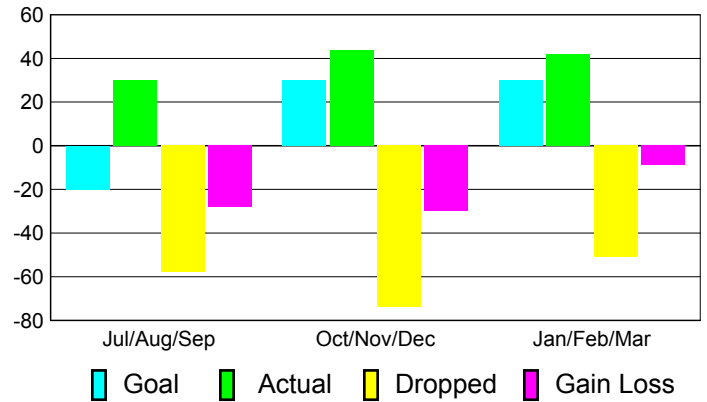

Membership Results 2010-2011

Goal, New, Dropped, Gain/Loss

Comparison of Membership Gain/Loss

Current Year Compared to the Previous Year